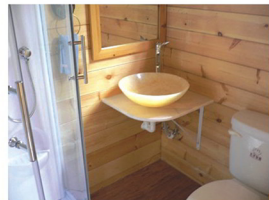

1. 1) Item No : CH - JYV9662
2. 2) Size : W9688 x D6200 x H6566 mm
3. 3) Wall thickness : 70 mm
4. 4) Material : Russian Pinewood or Canadian SPF

1st Floor : 1 bedroom, 1living room, 1 bathroom
2nd Floor: 1 bedroom