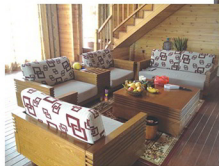

1) Item No : JYV1611
2) Size : W15770 x D10870 x H6500 mm
3) Wall thickness : 70 mm
4) Material : Russian Pinewood or Canadian SPF

1st Floor : 3 bedrooms, 1 living room, 1 bathroom, 1 storage room

2nd Floor : 4 bedrooms, 2 bathrooms, 2 study rooms