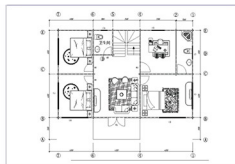

2014

VILLAS

www.classehousing.in

- 1) Item No : CH - JYV0316
- 2) Size : W15770 x D10870 x H6800 mm
- 3) Wall thickness : 70 mm
- 4) Material : Russian Pinewood or Canadian SPF

1st Floor : 3 bedrooms, 1 living room, 1 bathroom, 1 storage room

2nd Floor : 4 bedrooms, 2 bathrooms, 2 study room

- 1) Item No : CH - JYV1508
- 2) Size : W15000 x D8000 x H6520 mm
- 3) Wall thickness : 70 mm
- 4) Material : Russian Pinewood or Canadian SPF

1st Floor : 1 bedroom, 1 living room, 1 kitchen, 1 bathroom

2nd Floor : 3 bedrooms, 1 living rooms, 1 bathroom

- 1) Item No : CH - JYV1410
- 2) Size : W13800 x D (7950+2200) x H6510 mm
- 3) Wall thickness : 70 mm
- 4) Material : Russian Pinewood or Canadian SPF

1st Floor : 2 bedroom, 1 living room, 1 bathroom, 1 kitchen
2ndFloor : 4 bedrooms, 1 living rooms, 2 bathrooms

- 1) Item No : CH - JYV0807
- 2) Size : W7800 x D7000 x H6400 mm
- 3) Wall thickness : 70 mm
- 4) Material : Russian Pinewood or Canadian SPF