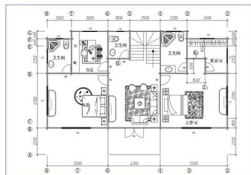

2014

VILLAS

www.classehousing.in

- 1) Item No : CH - JYV0316
- 2) Size : W15770 x D10870 x H6800 mm
- 3) Wall thickness : 70 mm
- 4) Material : Russian Pinewood or Canadian SPF

1st Floor : 3 bedrooms, 1 living room, 1 bathroom, 1 storage room

1st Floor : 1 bedroom, 1 living room, 1 bathroom

2nd Floor : 1 bedroom, 1 bathroom

- 1) Item No : JYV1514
- 2) Size : W15010 x D13950 x H6700 mm
- 3) Wall thickness : 70 mm
- 4) Material : Russian Pinewood or Canadian SPF

1st Floor : office area

2nd Floor : 3 bedrooms, 1 living room, 3 bathrooms

- 1) Item No : JYV2096
- 2) Size : W20000 x D9585 x H6750 mm
- 3) Wall thickness : 70 mm
- 4) Material : Russian Pinewood or Canadian SPF

1st Floor : 2 bedrooms, 1 living room, 1 kitchen, 2 bathrooms

2nd Floor : 2 bedrooms, 3 living rooms, 1 living room

- 1) Item No : JYV1611
- 2) Size : W15770 x D10870 x H6500 mm
- 3) Wall thickness : 70 mm
- 4) Material : Russian Pinewood or Canadian SPF