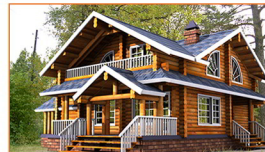

1st Floor : 1 bedroom, 1 living room, 1 bathroom, 1 Kitchen

2nd Floor : 1 bedroom, 1 living room

+91 9840096987 +91 9842412398

classéTM
HOUSING
CLASSE HOUSING PVT. LTD
11, Bheemana Garden Road, Abhiramapuram
Chennai - 600018
Ph: +91 - 44 - 42000072 / 73
Mob: +91 98400 96987 +91 98424 12398
Email : dreams@classehousing.in
www.classehousing.in