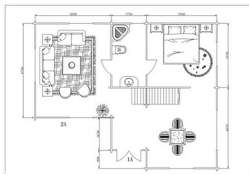

1. 1) Item No : CH - JYV0907
2. 2) Size : W9050 x D7230 x H6100 mm
3. 3) Wall thickness : 70 mm
4. 4) Material : Russian Pinewood or Canadian SPF

1st Floor : 1 bedroom, 2 living room, 1 bathroom

2nd Floor: 2 bedrooms