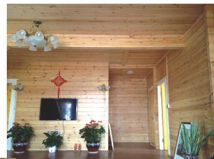

1) Item No : JYV1611
2) Size : W15770 x D10870 x H6500 mm
3) Wall thickness : 70 mm
4) Material : Russian Pinewood or Canadian SPF

1st Floor : 3 bedrooms, 1 living room, 1 bathroom, 1 storage room

2nd Floor : 4 bedrooms, 2 bathrooms, 2 study rooms