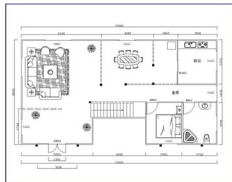

2014

VILLAS

www.classehousing.in

- 1) Item No : CH - JYV0316
- 2) Size : W15770 x D10870 x H6800 mm
- 3) Wall thickness : 70 mm
- 4) Material : Russian Pinewood or Canadian SPF

1st Floor : 3 bedrooms, 1 living room, 1 bathroom, 1 storage room

2nd Floor : 4 bedrooms, 2 bathrooms, 2 study room

- 1) Item No : CH - JYV1508
- 2) Size : W15000 x D8000 x H6520 mm
- 3) Wall thickness : 70 mm
- 4) Material : Russian Pinewood or Canadian SPF

1st Floor : 1 bedroom, 1 living room, 1 kitchen, 1 bathroom

2nd Floor : 3 bedrooms, 1 living rooms, 1 bathroom

- 1) Item No : CH - JYV1410
- 2) Size : W13800 x D (7950+2200) x H6510 mm
- 3) Wall thickness : 70 mm
- 4) Material : Russian Pinewood or Canadian SPF

1st Floor : 2 bedroom, 1 living room, 1 bathroom, 1 kitchen
2ndFloor : 4 bedrooms, 1 living rooms, 2 bathrooms

- 1) Item No : CH - JYV0807
- 2) Size : W7800 x D7000 x H6400 mm
- 3) Wall thickness : 70 mm
- 4) Material : Russian Pinewood or Canadian SPF