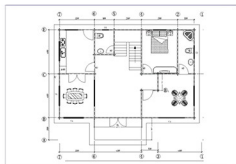

2014

VILLAS

www.classehousing.in

- 1) Item No : CH - JYV0316
- 2) Size : W15770 x D10870 x H6800 mm
- 3) Wall thickness : 70 mm
- 4) Material : Russian Pinewood or Canadian SPF

1st Floor : 3 bedrooms, 1 living room, 1 bathroom, 1 storage room

2nd Floor : 4 bedrooms, 2 bathrooms, 2 study room

- 1) Item No : CH - JYV1508
- 2) Size : W15000 x D8000 x H6520 mm
- 3) Wall thickness : 70 mm
- 4) Material : Russian Pinewood or Canadian SPF

1st Floor : 1 bedroom, 1 living room, 1 kitchen, 1 bathroom

2nd Floor : 3 bedrooms, 1 living rooms, 1 bathroom

- 1) Item No : CH - JYV1410
- 2) Size : W13800 x D (7950+2200) x H6510 mm
- 3) Wall thickness : 70 mm
- 4) Material : Russian Pinewood or Canadian SPF

1st Floor : 2 bedroom, 1 living room, 1 bathroom, 1 kitchen
2ndFloor : 4 bedrooms, 1 living rooms, 2 bathrooms

- 1) Item No : CH - JYV0807
- 2) Size : W7800 x D7000 x H6400 mm
- 3) Wall thickness : 70 mm
- 4) Material : Russian Pinewood or Canadian SPF