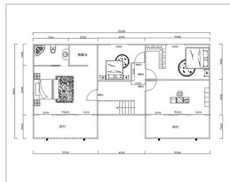

2014

VILLAS

www.classehousing.in

- 1) Item No : CH - JYV0316
- 2) Size : W15770 x D10870 x H6800 mm
- 3) Wall thickness : 70 mm
- 4) Material : Russian Pinewood or Canadian SPF

1st Floor : 3 bedrooms, 1 living room, 1 bathroom, 1 storage room

2nd Floor : 4 bedrooms, 2 bathrooms, 2 study room

- 1) Item No : CH - JYV1508
- 2) Size : W15000 x D8000 x H6520 mm
- 3) Wall thickness : 70 mm
- 4) Material : Russian Pinewood or Canadian SPF

1st Floor : 1 bedroom, 1 living room, 1 kitchen, 1 bathroom

2nd Floor : 3 bedrooms, 1 living rooms, 1 bathroom

- 1) Item No : CH - JYV1410
- 2) Size : W13800 x D (7950+2200) x H6510 mm
- 3) Wall thickness : 70 mm
- 4) Material : Russian Pinewood or Canadian SPF

1st Floor : 2 bedroom, 1 living room, 1 bathroom, 1 kitchen
2ndFloor : 4 bedrooms, 1 living rooms, 2 bathrooms

- 1) Item No : CH - JYV0807
- 2) Size : W7800 x D7000 x H6400 mm
- 3) Wall thickness : 70 mm
- 4) Material : Russian Pinewood or Canadian SPF