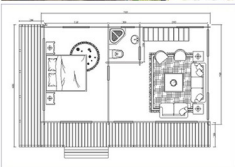

1. 1) Item No : CH - JYV9662
2. 2) Size : W9688 x D6200 x H6566 mm
3. 3) Wall thickness : 70 mm
4. 4) Material : Russian Pinewood or Canadian SPF

1st Floor : 1 bedroom, 1living room, 1 bathroom
2nd Floor: 1 bedroom