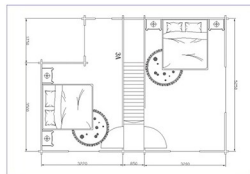

2014

VILLAS

www.classehousing.in

- 1) Item No : CH - JYV0316
- 2) Size : W15770 x D10870 x H6800 mm
- 3) Wall thickness : 70 mm
- 4) Material : Russian Pinewood or Canadian SPF

1st Floor : 3 bedrooms, 1 living room, 1 bathroom, 1 storage room

1st Floor : 3 bedrooms, 1 living room, 1 bathroom, 1 storage room

2nd Floor : 4 bedrooms, 2 bathrooms, 2 study rooms

- 1) Item No : CH - JYV0907
- 2) Size : W9050 x D7230 x H6100 mm
- 3) Wall thickness : 70 mm
- 4) Material : Russian Pinewood or Canadian SPF

1st Floor : 1 bedroom, 2 living room, 1 bathroom

2nd Floor: 2 bedrooms

- 1) Item No : CH - JYV9662
- 2) Size : W9688 x D6200 x H6566 mm
- 3) Wall thickness : 70 mm
- 4) Material : Russian Pinewood or Canadian SPF