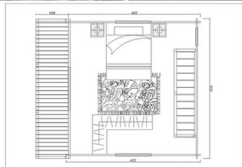

1. 1) Item No : CH - JYV9662
2. 2) Size : W9688 x D6200 x H6566 mm
3. 3) Wall thickness : 70 mm
4. 4) Material : Russian Pinewood or Canadian SPF

1st Floor : 1 bedroom, 1living room, 1 bathroom
2nd Floor: 1 bedroom