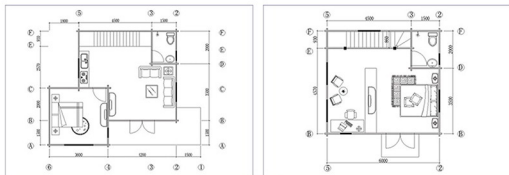

2nd Floor : 3 bedrooms, 1 living rooms, 1 bathroom

- 1) Item No : CH - JYV1410
- 2) Size : W13800 x D (7950+2200) x H6510 mm
- 3) Wall thickness : 70 mm
- 4) Material : Russian Pinewood or Canadian SPF

1st Floor : 2 bedroom, 1 living room, 1 bathroom, 1 kitchen
2ndFloor : 4 bedrooms, 1 living rooms, 2 bathrooms

- 1) Item No : CH - JYV0807
- 2) Size : W7800 x D7000 x H6400 mm
- 3) Wall thickness : 70 mm
- 4) Material : Russian Pinewood or Canadian SPF

1st Floor : 1 bedroom, 1 living room, 1 bathroom

2nd Floor : 1 bedroom, 1 bathroom

- 1) Item No : JYV1514
- 2) Size : W15010 x D13950 x H6700 mm
- 3) Wall thickness : 70 mm
- 4) Material : Russian Pinewood or Canadian SPF

1st Floor : office area

2nd Floor : 3 bedrooms, 1 living room, 3 bathrooms

- 1) Item No : JYV2096
- 2) Size : W20000 x D9585 x H6750 mm
- 3) Wall thickness : 70 mm
- 4) Material : Russian Pinewood or Canadian SPF