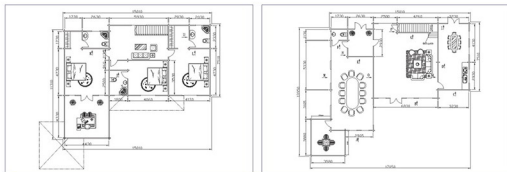

1st Floor : 2 bedroom, 1 living room, 1 bathroom, 1 kitchen
2ndFloor : 4 bedrooms, 1 living rooms, 2 bathrooms

- 1) Item No : CH - JYV0807
- 2) Size : W7800 x D7000 x H6400 mm
- 3) Wall thickness : 70 mm
- 4) Material : Russian Pinewood or Canadian SPF

1st Floor : 1 bedroom, 1 living room, 1 bathroom

2nd Floor : 1 bedroom, 1 bathroom

- 1) Item No : JYV1514
- 2) Size : W15010 x D13950 x H6700 mm
- 3) Wall thickness : 70 mm
- 4) Material : Russian Pinewood or Canadian SPF

1st Floor : office area

2nd Floor : 3 bedrooms, 1 living room, 3 bathrooms

- 1) Item No : JYV2096
- 2) Size : W20000 x D9585 x H6750 mm
- 3) Wall thickness : 70 mm
- 4) Material : Russian Pinewood or Canadian SPF

1st Floor : 2 bedrooms, 1 living room, 1 kitchen, 2 bathrooms

2nd Floor : 2 bedrooms, 3 living rooms, 1 living room

- 1) Item No : JYV1611
- 2) Size : W15770 x D10870 x H6500 mm
- 3) Wall thickness : 70 mm
- 4) Material : Russian Pinewood or Canadian SPF