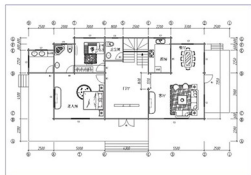

1. 1) Item No : JYV2096
2. 2) Size : W20000 x D9585 x H6750 mm
3. 3) Wall thickness : 70 mm
4. 4) Material : Russian Pinewood or Canadian SPF

1st Floor : 2 bedrooms, 1 living room, 1 kitchen, 2 bathrooms

2nd Floor : 2 bedrooms, 3 living rooms, 1 living room