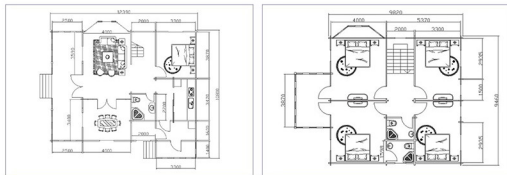

1. 1) Item No : CH - JYV1112
2. 2) Size : W10810 x D12390 x H6400 mm
3. 3) Wall thickness : 70 mm
4. 4) Material : Russian Pinewood or Canadian SPF

1st Floor : 1 bedroom, 1living room, 1 kitchen, 1 bathroom

2nd Floor: 4 bedrooms, 2 bathrooms