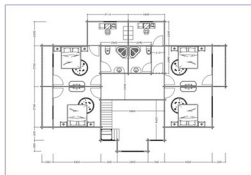

2014

VILLAS

www.classehousing.in

- 1) Item No : CH - JYV0316
- 2) Size : W15770 x D10870 x H6800 mm
- 3) Wall thickness : 70 mm
- 4) Material : Russian Pinewood or Canadian SPF

1st Floor : 3 bedrooms, 1 living room, 1 bathroom, 1 storage room

1st Floor : office area

2nd Floor : 3 bedrooms, 1 living room, 3 bathrooms

- 1) Item No : JYV2096
- 2) Size : W20000 x D9585 x H6750 mm
- 3) Wall thickness : 70 mm
- 4) Material : Russian Pinewood or Canadian SPF

1st Floor : 2 bedrooms, 1 living room, 1 kitchen, 2 bathrooms

2nd Floor : 2 bedrooms, 3 living rooms, 1 living room

- 1) Item No : JYV1611
- 2) Size : W15770 x D10870 x H6500 mm
- 3) Wall thickness : 70 mm
- 4) Material : Russian Pinewood or Canadian SPF

1st Floor : 3 bedrooms, 1 living room, 1 bathroom, 1 storage room

2nd Floor : 4 bedrooms, 2 bathrooms, 2 study rooms

- 1) Item No : CH - JYV0907
- 2) Size : W9050 x D7230 x H6100 mm
- 3) Wall thickness : 70 mm
- 4) Material : Russian Pinewood or Canadian SPF