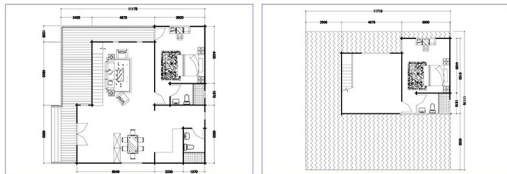

1st Floor : 1 bedroom, 1living room, 1 bathroom
2nd Floor: 1 bedroom

- 1) Item No : CH - JYV1111
- 2) Size : W10600 x D11175 x H6200 mm
- 3) Wall thickness : 70 mm
- 4) Material : Russian Pinewood or Canadian SPF

1st Floor : 1 bedroom, 1 living room, 1 bathroom

2nd Floor: 1 bedroom, 1 bathroom

- 1) Item No : CH - JYV1112
- 2) Size : W10810 x D12390 x H6400 mm
- 3) Wall thickness : 70 mm
- 4) Material : Russian Pinewood or Canadian SPF