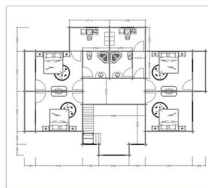

2014

VILLAS

www.classehousing.in

- 1) Item No : CH - JYV0316
- 2) Size : W15770 x D10870 x H6800 mm
- 3) Wall thickness : 70 mm
- 4) Material : Russian Pinewood or Canadian SPF

1st Floor : 3 bedrooms, 1 living room, 1 bathroom, 1 storage room

2nd Floor : 4 bedrooms, 2 bathrooms, 2 study room

- 1) Item No : CH - JYV1508
- 2) Size : W15000 x D8000 x H6520 mm
- 3) Wall thickness : 70 mm
- 4) Material : Russian Pinewood or Canadian SPF

1st Floor : 1 bedroom, 1 living room, 1 kitchen, 1 bathroom

2nd Floor : 3 bedrooms, 1 living rooms, 1 bathroom

- 1) Item No : CH - JYV1410
- 2) Size : W13800 x D (7950+2200) x H6510 mm
- 3) Wall thickness : 70 mm
- 4) Material : Russian Pinewood or Canadian SPF

1st Floor : 1 bedroom, 1 living room, 1 bathroom

2nd Floor : 1 bedroom, 1 bathroom

- 1) Item No : JYV1514
- 2) Size : W15010 x D13950 x H6700 mm
- 3) Wall thickness : 70 mm
- 4) Material : Russian Pinewood or Canadian SPF