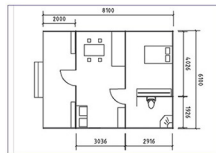

2014

COTTAGES

www.classehousing.in

- 1) Item No : CH - JYW0254
- 2) Size : W569 x D858 x H350 cm
- 3) Wall thickness : 36 mm, 50 mm
- 4) Material : Russian Pinewood or Canadian SPF

Downstairs: 1 bedroom, 1 bathroom, 1 living room
 Upstairs: loft

- 1) Item No : CH - JYW0210
 - 2) Size : W610 x D610 x H320 cm
 - 3) Wall thickness : 36 mm, 50 mm
 - 4) Material : Russian Pinewood or Canadian SPF
- 1 bedroom, 1 bayroom, 1 kitchen and dinner room

- 1) Item No : CH - JYW0906
 - 2) Size : W9000 x D6000 x H3800 mm
 - 3) Wall thickness : 36 mm
 - 4) Material : Russian Pinewood or Canadian SPF
- 1st Floor : 1 bedroom, 1 living room, 1 bathroom

- 1) Item No : CH - JYW0289
- 2) Size : W350 x D680 x H320 cm
- 3) Wall thickness : 36 mm, 50 mm
- 4) Material : Russian Pinewood or Canadian SPF

1 bedroom, 1 washing room, 1 kitchen and dinner room

Simple wooden house

- 1) Item No : CH - SW- X - 6
- 2) Size : L 14200 x W 2000 x H 4200/2800 mm
- 3) Wall thickness : 70 mm
- 4) Material : Russian Pinewood or Canadian SPF

- 1) Item No : CH - SW-X-7
- 2) Size : L 12400 x W 7600 x H 4000 mm
- 3) Wall thickness : 46 mm
- 4) Material : Russian Pinewood or Canadian SPF