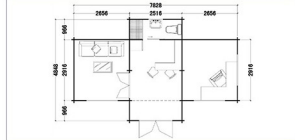

Simple wooden house

1. 1) Item No : CH - JYW0805
2. 2) Size : W8000 x D5000 x H3500 mm
3. 3) Wall thickness : 36 mm
4. 4) Material : Russian Pinewood or Canadian SPF

1st Floor : 2 bedroom, 1 living room, 1 bathroom