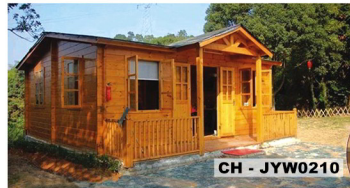

2014

COTTAGES

www.classehousing.in

- 1) Item No : CH - JYW0254
- 2) Size : W569 x D858 x H350 cm
- 3) Wall thickness : 36 mm, 50 mm
- 4) Material : Russian Pinewood or Canadian SPF

Downstairs: 1 bedroom, 1 bathroom, 1 living room
 Upstairs: loft

- 1) Item No : CH - JYW0289
- 2) Size : W350 x D680 x H320 cm
- 3) Wall thickness : 36 mm, 50 mm
- 4) Material : Russian Pinewood or Canadian SPF

1 bedroom, 1 washing room, 1 kitchen and dinner room

Simple wooden house

1 bedroom, 1 washing room, 1 kitchen and dinner room

Simple wooden house

- 1) Item No : CH - JYW0805
- 2) Size : W8000 x D5000 x H3500 mm
- 3) Wall thickness : 36 mm
- 4) Material : Russian Pinewood or Canadian SPF