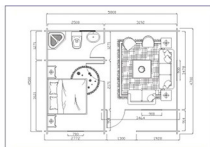

2014

COTTAGES

www.classehousing.in

- 1) Item No : CH - JYW0254
- 2) Size : W569 x D858 x H350 cm
- 3) Wall thickness : 36 mm, 50 mm
- 4) Material : Russian Pinewood or Canadian SPF

Downstairs: 1 bedroom, 1 bathroom, 1 living room
 Upstairs: loft

- 1) Item No : CH - JYW0210
 - 2) Size : W610 x D610 x H320 cm
 - 3) Wall thickness : 36 mm, 50 mm
 - 4) Material : Russian Pinewood or Canadian SPF
- 1 bedroom, 1 bayroom, 1 kitchen and dinner room

- 1) Item No : CH - JYW0906
 - 2) Size : W9000 x D6000 x H3800 mm
 - 3) Wall thickness : 36 mm
 - 4) Material : Russian Pinewood or Canadian SPF
- 1st Floor : 1 bedroom, 1 living room, 1 bathroom

- 1) Item No : CH - JYW0289
- 2) Size : W350 x D680 x H320 cm
- 3) Wall thickness : 36 mm, 50 mm
- 4) Material : Russian Pinewood or Canadian SPF

1 bedroom, 1 washing room, 1 kitchen and dinner room

Simple wooden house

- 1) Item No : CH - JYW0273
- 2) Size : W590 x D(410+150) x H270 cm
- 3) Wall thickness : 36 mm
- 4) Material : Russian Pinewood or Canadian SPF

- 1) Item No : CH - JYW0289
- 2) Size : W350 x D680 x H320 cm
- 3) Wall thickness : 36 mm, 50 mm
- 4) Material : Russian Pinewood or Canadian SPF