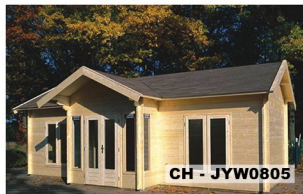

- 1) Item No : CH - JYW0289
- 2) Size : W350 x D680 x H320 cm
- 3) Wall thickness : 36 mm, 50 mm
- 4) Material : Russian Pinewood or Canadian SPF

1 bedroom, 1 washing room, 1 kitchen and dinner room

Simple wooden house

- 1) Item No : CH - JYW0273
- 2) Size : W590 x D(410+150) x H270 cm
- 3) Wall thickness : 36 mm
- 4) Material : Russian Pinewood or Canadian SPF

- 1) Item No : CH - JYW0289
- 2) Size : W350 x D680 x H320 cm
- 3) Wall thickness : 36 mm, 50 mm
- 4) Material : Russian Pinewood or Canadian SPF

1 bedroom, 1 washing room, 1 kitchen and dinner room

Simple wooden house

- 1) Item No : CH - JYW0805
- 2) Size : W8000 x D5000 x H3500 mm
- 3) Wall thickness : 36 mm
- 4) Material : Russian Pinewood or Canadian SPF