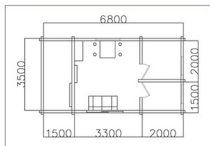

2014

COTTAGES

www.classehousing.in

- 1) Item No : CH - JYW0254
- 2) Size : W569 x D858 x H350 cm
- 3) Wall thickness : 36 mm, 50 mm
- 4) Material : Russian Pinewood or Canadian SPF

Downstairs: 1 bedroom, 1 bathroom, 1 living room
 Upstairs: loft

- 1) Item No : CH - JYW0210
 - 2) Size : W610 x D610 x H320 cm
 - 3) Wall thickness : 36 mm, 50 mm
 - 4) Material : Russian Pinewood or Canadian SPF
- 1 bedroom, 1 bayroom, 1 kitchen and dinner room

- 1) Item No : CH - JYW0906
 - 2) Size : W9000 x D6000 x H3800 mm
 - 3) Wall thickness : 36 mm
 - 4) Material : Russian Pinewood or Canadian SPF
- 1st Floor : 1 bedroom, 1 living room, 1 bathroom

- 1) Item No : CH - JYW0289
- 2) Size : W350 x D680 x H320 cm
- 3) Wall thickness : 36 mm, 50 mm
- 4) Material : Russian Pinewood or Canadian SPF

1 bedroom, 1 washing room, 1 kitchen and dinner room

Simple wooden house

- 1) Item No : CH - SW- X - 6
- 2) Size : L 14200 x W 2000 x H 4200/2800 mm
- 3) Wall thickness : 70 mm
- 4) Material : Russian Pinewood or Canadian SPF

- 1) Item No : CH - SW-X-7
- 2) Size : L 12400 x W 7600 x H 4000 mm
- 3) Wall thickness : 46 mm
- 4) Material : Russian Pinewood or Canadian SPF