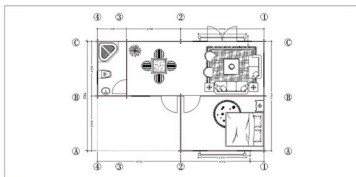

2014

COTTAGES

www.classehousing.in

- 1) Item No : CH - JYW0254
- 2) Size : W569 x D858 x H350 cm
- 3) Wall thickness : 36 mm, 50 mm
- 4) Material : Russian Pinewood or Canadian SPF

Downstairs: 1 bedroom, 1 bathroom, 1 living room
 Upstairs: loft

- 1) Item No : CH - JYW0210
 - 2) Size : W610 x D610 x H320 cm
 - 3) Wall thickness : 36 mm, 50 mm
 - 4) Material : Russian Pinewood or Canadian SPF
- 1 bedroom, 1 bayroom, 1 kitchen and dinner room

- 1) Item No : CH - JYW0906
 - 2) Size : W9000 x D6000 x H3800 mm
 - 3) Wall thickness : 36 mm
 - 4) Material : Russian Pinewood or Canadian SPF
- 1st Floor : 1 bedroom, 1 living room, 1 bathroom

- 1) Item No : CH - JYW0289
- 2) Size : W350 x D680 x H320 cm
- 3) Wall thickness : 36 mm, 50 mm
- 4) Material : Russian Pinewood or Canadian SPF

1 bedroom, 1 washing room, 1 kitchen and dinner room

Simple wooden house

- 1) Item No : CH - SW- X - 6
- 2) Size : L 14200 x W 2000 x H 4200/2800 mm
- 3) Wall thickness : 70 mm
- 4) Material : Russian Pinewood or Canadian SPF

- 1) Item No : CH - SW-X-7
- 2) Size : L 12400 x W 7600 x H 4000 mm
- 3) Wall thickness : 46 mm
- 4) Material : Russian Pinewood or Canadian SPF