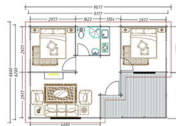

- 1) Item No : CH - JYW0289
- 2) Size : W350 x D680 x H320 cm
- 3) Wall thickness : 36 mm, 50 mm
- 4) Material : Russian Pinewood or Canadian SPF

1 bedroom, 1 washing room, 1 kitchen and dinner room

Simple wooden house

1 bedroom, 1 washing room, 1 kitchen and dinner room

Simple wooden house

- 1) Item No : CH - JYW0805
- 2) Size : W8000 x D5000 x H3500 mm
- 3) Wall thickness : 36 mm
- 4) Material : Russian Pinewood or Canadian SPF

1st Floor : 2 bedroom, 1 living room, 1 bathroom

- 1) Item No : CH - SW-2012-48
- 2) Size : L 11800 x W 9050 x H 3800 mm
- 3) Wall thickness : 46 mm
- 4) Material : Russian Pinewood or Canadian SPF

- 1) Item No : CH - SW-W-124
- 2) Size : L 9577 x W 6600 x H 3800 mm
- 3) Wall thickness : 46 mm
- 4) Material : Russian Pinewood or Canadian SPF

- 1) Item No : CH - SW- X - 6
- 2) Size : L 14200 x W 2000 x H 4200/2800 mm
- 3) Wall thickness : 70 mm
- 4) Material : Russian Pinewood or Canadian SPF

- 1) Item No : CH - SW-X-7
- 2) Size : L 12400 x W 7600 x H 4000 mm
- 3) Wall thickness : 46 mm
- 4) Material : Russian Pinewood or Canadian SPF