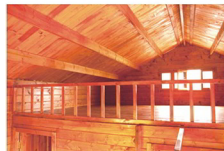

1. 1) Item No : CH - JYW0289
2. 2) Size : W350 x D680 x H320 cm
3. 3) Wall thickness : 36 mm, 50 mm
4. 4) Material : Russian Pinewood or Canadian SPF

1 bedroom, 1 washing room, 1 kitchen and dinner room

Simple wooden house

1. 1) Item No : CH - JYW0273
2. 2) Size : W590 x D(410+150) x H270 cm
3. 3) Wall thickness : 36 mm
4. 4) Material : Russian Pinewood or Canadian SPF