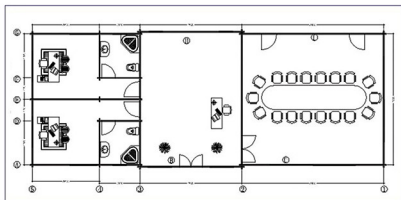

CONFERENCE HALLS

www.classehousing.in

- 1) Item No : CH - JYV1695
- 2) Size : W16000 x D9500 x H6350 mm
- 3) Wall thickness : 70 mm
- 4) Material : Russian Pinewood or Canadian SPF

1st Floor : Conference Hall

2nd Floor : 2 Guest Rooms, 1 Hall, 1 Bathroom

- 1) Item No : CH - JYV2108
- 2) Size : W20800 x D8000 x H4980 mm
- 3) Wall thickness : 70 mm
- 4) Material : Russian Pinewood or Canadian SPF

1st Floor : Conference Hall, 1 Private Meeting Hall, 2 Offices

- 1) Item No : CH - JYW0005
- 2) Size : W20800 x D8000 x H4980 mm
- 3) Wall thickness : 70 mm
- 4) Material : Russian Pinewood or Canadian SPF

1st Floor : Conference Hall, 1 Private Meeting Hall, 2 Offices