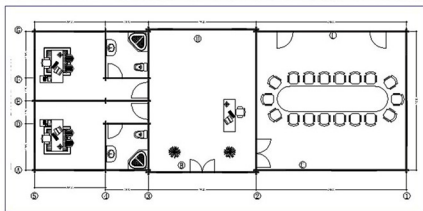

CONFERENCE HALLS

www.classehousing.in

- 1) Item No : CH - JYV1695
- 2) Size : W16000 x D9500 x H6350 mm
- 3) Wall thickness : 70 mm
- 4) Material : Russian Pinewood or Canadian SPF

1st Floor : Conference Hall

2nd Floor : 2 Guest Rooms, 1 Hall, 1 Bathroom

- 1) Item No : CH - JYV2108
- 2) Size : W20800 x D8000 x H4980 mm
- 3) Wall thickness : 70 mm
- 4) Material : Russian Pinewood or Canadian SPF

1st Floor : Conference Hall, 1 Private Meeting Hall, 2 Offices

- 1) Item No : CH - JYW0005
- 2) Size : W20800 x D8000 x H4980 mm
- 3) Wall thickness : 70 mm
- 4) Material : Russian Pinewood or Canadian SPF

1st Floor : Conference Hall, 1 Private Meeting Hall, 2 Offices