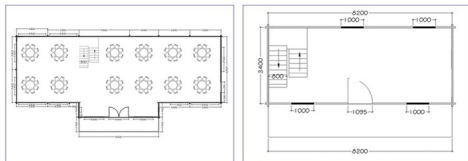

2014

RESTAURANTS

www.classehousing.in

- 1) Item No : CH - JYW9584
- 2) Size : W9500 x D8400 x H5600 mm
- 3) Wall thickness : 70 mm
- 4) Material : Russian Pinewood or Canadian SPF

1st Floor : Restaurant, 5 Dining Halls

- 1) Item No : CH - JYV2183
- 2) Size : W21000 x D8300 x H6000 mm
- 3) Wall thickness : 70 mm
- 4) Material : Russian Pinewood or Canadian SPF

1st Floor : Restaurant

2nd Floor : Dining Hall

+91 9840096987 +91 9842412398